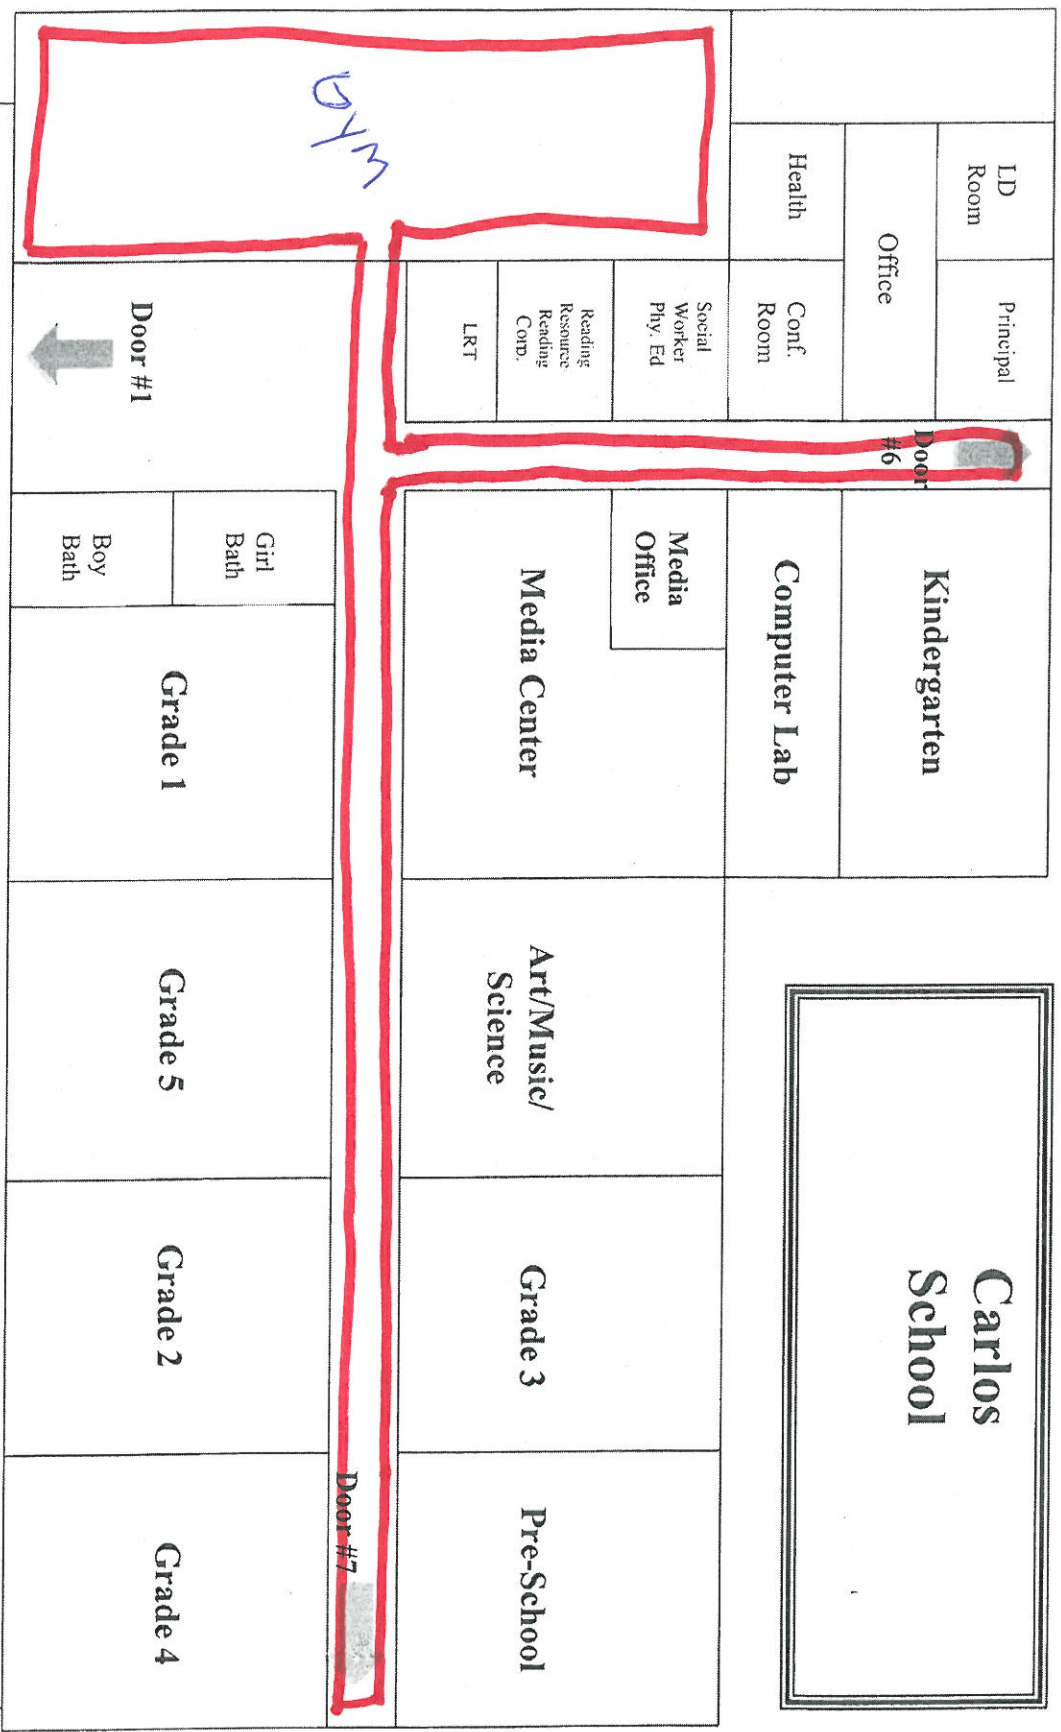

Route = approx. 320 Steps

Carlos School

LD Room

Principal Office

Office

Health Room

Conf. Room

Social Worker Phy. Ed

Reading Resource Reading Coord.

LRT

Kindergarten

Computer Lab

Media Office

Media Center

Art/Music/ Science

Grade 3

Pre-School

Gym

Door #1

Girl Bath

Boy Bath

Grade 1

Grade 5

Grade 2

Grade 4

Door #7